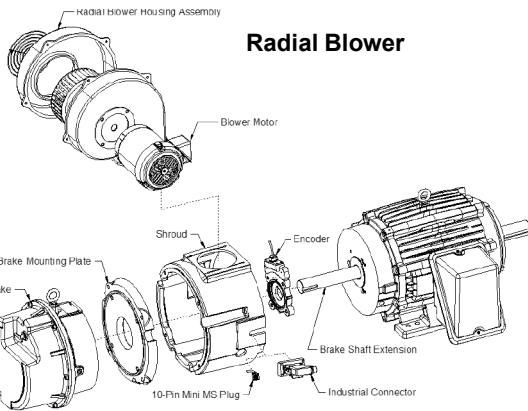

# Special Application, Vector Duty Blower (ACCU-Series)

AXIAL BLOWER SPARE PARTS								RADIAL BLOWER SPARE PARTS						
Motor Frame Size	Blower Motor HP	Blower Motor RPM	Blower Motor Frame	Blower Motor FLA	Blower Motor Catalog Number	Spare Motor Price	Discount Symbol	Blower Motor HP	Blower Motor RPM	Blower Motor Frame	Blower Motor FLA	Blower Motor Catalog Number	Spare Motor Price	Discount Symbol
215TC	1/3	1800	42CZ	1.5/0.75	T13S2D42ZCR	\$266	DS-3RST	1/3	3600	56C	1.8/0.9	T13S1ACR	\$279	DS-3RST
254TC	1/3	1800	42CZ	1.5/0.75	T13S2D42ZCR	\$266	DS-3RST	1/3	3600	56C	1.8/0.9	T13S1ACR	\$279	DS-3RST
256TC	1/3	1800	42CZ	1.5/0.75	T13S2D42ZCR	\$266	DS-3RST	1/3	3600	56C	1.8/0.9	T13S1ACR	\$279	DS-3RST
284T	1/2	1800	56C	1.7/0.9	U12S2ACR	\$291	DS-3RST	1 1/2	3600	56C	5.0/2.5	T32P1ACR	\$485	DS-3RST
286T	1/2	1800	56C	1.7/0.9	U12S2ACR	\$291	DS-3RST	1 1/2	3600	56C	5.0/2.5	T32P1ACR	\$485	DS-3RST
324T	1	1800	56C	3/1.5	U1P2DFCR	\$425	DS-3RST	1 1/2	3600	56C	5.0/2.5	T32P1ACR	\$485	DS-3RST
326T	1	1800	56C	3/1.5	U1P2DFCR	\$425	DS-3RST	1 1/2	3600	56C	5.0/2.5	T32P1ACR	\$485	DS-3RST
364T	1	1800	56C	3/1.5	U1P2DFCR	\$425	DS-3RST	1 1/2	3600	56C	5.0/2.5	T32P1ACR	\$485	DS-3RST
365T	1	1800	56C	3/1.5	U1P2DFCR	\$425	DS-3RST	1 1/2	3600	56C	5.0/2.5	T32P1ACR	\$485	DS-3RST
405T	2	1800	145TC	5.7/2.8	U2P2DCR	\$578	DS-3RST	1	1800	56C	3/1.5	U1P2DFCR	\$425	DS-3RST
444T	2	1800	145TC	5.7/2.8	U2P2DCR	\$578	DS-3RST	1	1800	56C	3/1.5	U1P2DFCR	\$425	DS-3RST
445T	2	1800	145TC	5.7/2.8	U2P2DCR	\$578	DS-3RST	1	1800	56C	3/1.5	U1P2DFCR	\$425	DS-3RST
447T	2	1800	145TC	5.7/2.8	U2P2DCR	\$578	DS-3RST	1	1800	56C	3/1.5	U1P2DFCR	\$425	DS-3RST
449T	3	1800	182TCH	7.8/3.9	U3P2DKR	\$742	DS-3AL	1	1800	56C	3/1.5	U1P2DFCR	\$425	DS-3RST
449T	3	1800	182TCH	7.8/3.9	U3P2DKR	\$742	DS-3AL	1	1800	56C	3/1.5	U1P2DFCR	\$425	DS-3RST
449T	3	1800	182TCH	7.8/3.9	U3P2DKR	\$742	DS-3AL	1	1800	56C	3/1.5	U1P2DFCR	\$425	DS-3RST

### 3-Phase Blower Connection Data