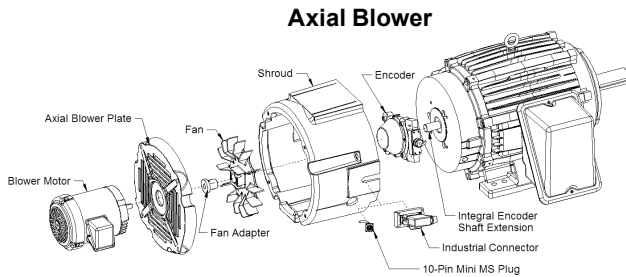

# Special Application, Vector Duty Blower (ACCU-Series)

AXIAL BLOWER SPARE PARTS								RADIAL BLOWER SPARE PARTS						
Motor Frame Size	Blower Motor HP	Blower Motor RPM	Blower Motor Frame	Blower Motor FLA	Blower Motor Catalog Number	Spare Motor Price	Discount Symbol	Blower Motor HP	Blower Motor RPM	Blower Motor Frame	Blower Motor FLA	Blower Motor Catalog Number	Spare Motor Price	Discount Symbol
215TC	1/3	1800	42CZ	1.5/0.75	T13S2D42ZCR	\$266	DS-3RST	1/3	3600	56C	1.8/0.9	T13S1ACR	\$279	DS-3RST
254TC	1/3	1800	42CZ	1.5/0.75	T13S2D42ZCR	\$266	DS-3RST	1/3	3600	56C	1.8/0.9	T13S1ACR	\$279	DS-3RST
256TC	1/3	1800	42CZ	1.5/0.75	T13S2D42ZCR	\$266	DS-3RST	1/3	3600	56C	1.8/0.9	T13S1ACR	\$279	DS-3RST
284T	1/2	1800	56C	1.7/0.9	U12S2ACR	\$291	DS-3RST	1 1/2	3600	56C	5.0/2.5	T32P1ACR	\$485	DS-3RST
286T	1/2	1800	56C	1.7/0.9	U12S2ACR	\$291	DS-3RST	1 1/2	3600	56C	5.0/2.5	T32P1ACR	\$485	DS-3RST
324T	1	1800	56C	3/1.5	U1P2DFCR	\$425	DS-3RST	1 1/2	3600	56C	5.0/2.5	T32P1ACR	\$485	DS-3RST
326T	1	1800	56C	3/1.5	U1P2DFCR	\$425	DS-3RST	1 1/2	3600	56C	5.0/2.5	T32P1ACR	\$485	DS-3RST
364T	1	1800	56C	3/1.5	U1P2DFCR	\$425	DS-3RST	1 1/2	3600	56C	5.0/2.5	T32P1ACR	\$485	DS-3RST
365T	1	1800	56C	3/1.5	U1P2DFCR	\$425	DS-3RST	1 1/2	3600	56C	5.0/2.5	T32P1ACR	\$485	DS-3RST
405T	2	1800	145TC	5.7/2.8	U2P2DCR	\$578	DS-3RST	1	1800	56C	3/1.5	U1P2DFCR	\$425	DS-3RST
444T	2	1800	145TC	5.7/2.8	U2P2DCR	\$578	DS-3RST	1	1800	56C	3/1.5	U1P2DFCR	\$425	DS-3RST
445T	2	1800	145TC	5.7/2.8	U2P2DCR	\$578	DS-3RST	1	1800	56C	3/1.5	U1P2DFCR	\$425	DS-3RST
447T	2	1800	145TC	5.7/2.8	U2P2DCR	\$578	DS-3RST	1	1800	56C	3/1.5	U1P2DFCR	\$425	DS-3RST
449T	3	1800	182TCH	7.8/3.9	U3P2DKR	\$742	DS-3AL	1	1800	56C	3/1.5	U1P2DFCR	\$425	DS-3RST
449T	3	1800	182TCH	7.8/3.9	U3P2DKR	\$742	DS-3AL	1	1800	56C	3/1.5	U1P2DFCR	\$425	DS-3RST
449T	3	1800	182TCH	7.8/3.9	U3P2DKR	\$742	DS-3AL	1	1800	56C	3/1.5	U1P2DFCR	\$425	DS-3RST

### 3-Phase Blower Connection Data