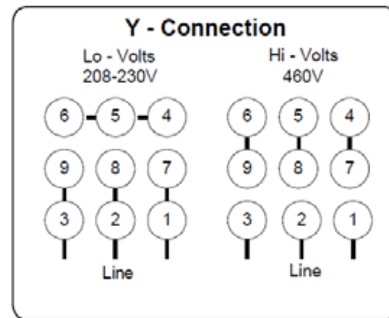

Encoders: Table by availability and list price on page 122.

Brakes: Table by nominal static torque, enclosure and list price on page 122.

3-Phase Blower Connection Data