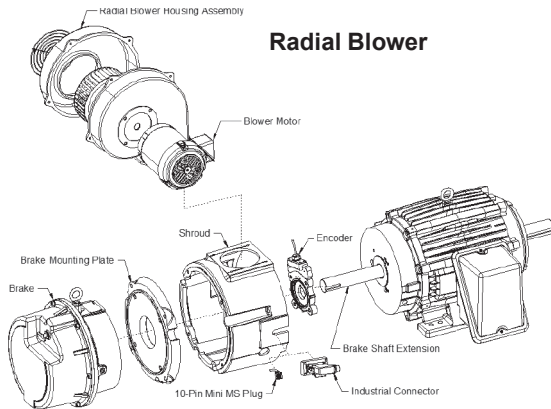

Radial Blower