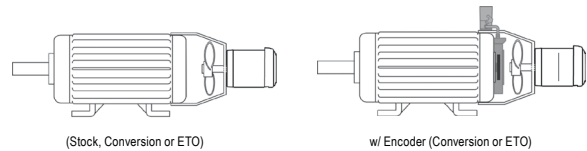

Axial Blower Configurations: