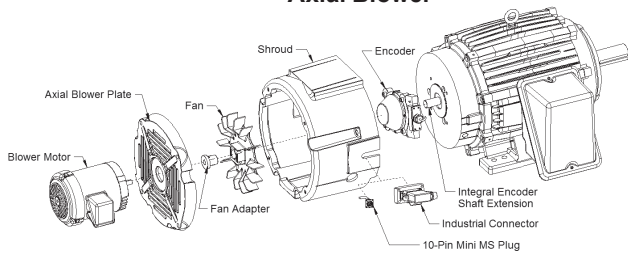

Encoders: Table by availability and list price on page 101.

Brakes: Table by nominal static torque, enclosure and list price on page 101.

Axial Blower