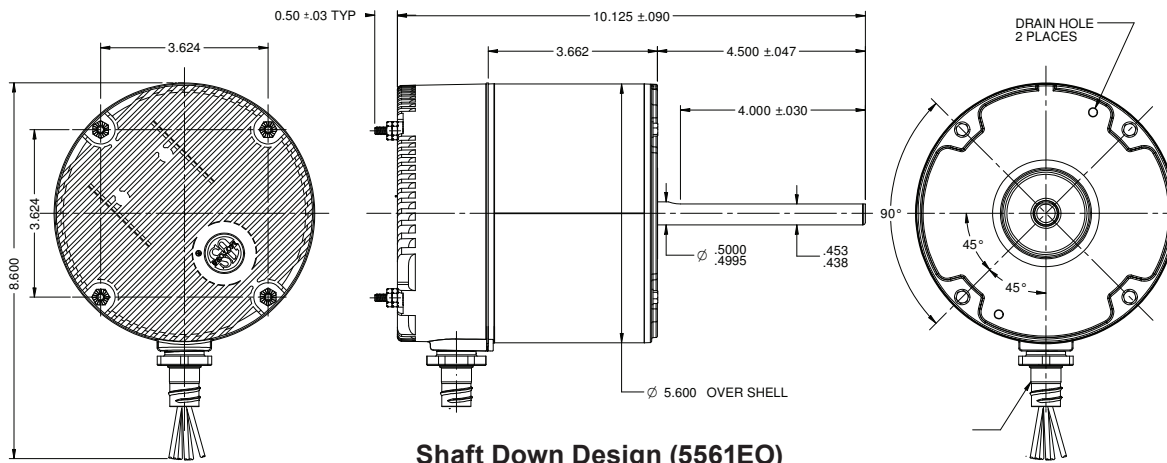

Enclosure: Totally Enclosed Air Over (TEAO)

Efficiency: Up to 75%

Mounting: Shaft Down/Stud (5561EO)
Shaft Up (5562EO)

Dimension Print

Shaft Down Design (5561EO)

Shaft Up Design (5562EO)

WIRING CHART				
Rotation	RPM	YEL	ORG	BLUE
CCWLE	1075*	-	-	-
	825	24VAC	-	24VAC
CWLE	1075	-	24VAC	
	825	24VAC		
* Line Voltage Connection Only				