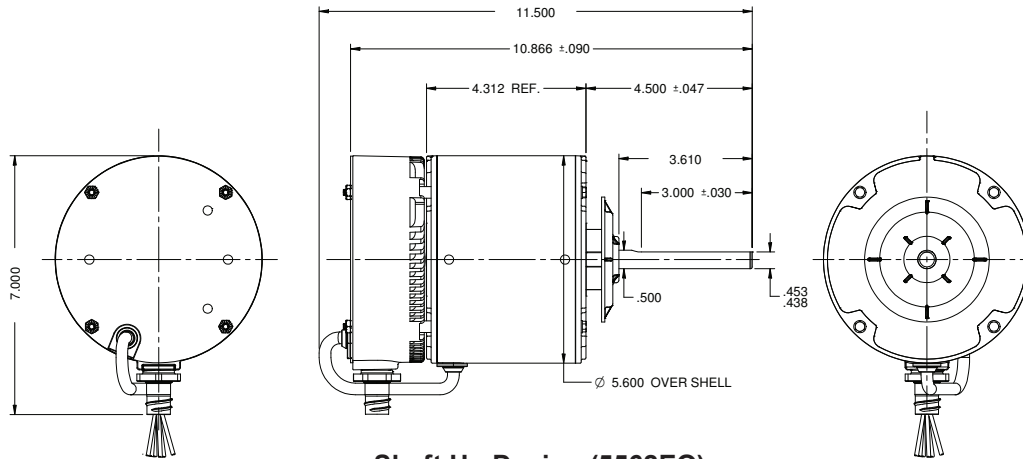

Enclosure: Totally Enclosed Air Over (TEAO)

Efficiency: Up to 75%

Mounting: Shaft Down/Stud (5561EO)
Shaft Up (5562EO)

Dimension Print

Shaft Down Design (5561EO)

Shaft Up Design (5562EO)

WIRING CHART				
Rotation	RPM	YEL	ORG	BLUE
CCWLE	1075*	-	-	-
	825	24VAC	-	24VAC
CWLE	1075	-	24VAC	
	825	24VAC		
* Line Voltage Connection Only				